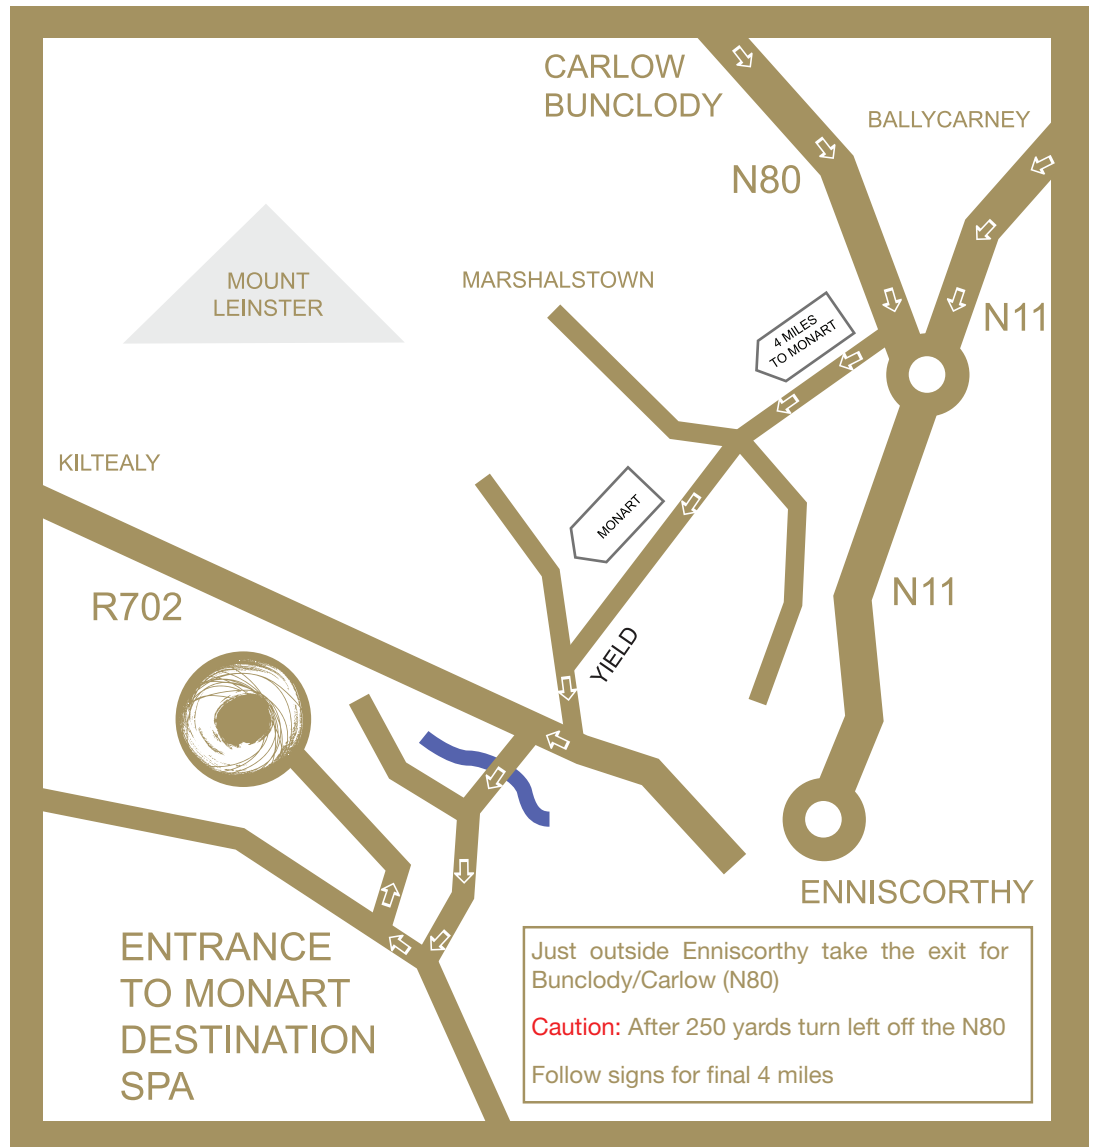

monart
RETURN TO YOUR TRUE NATURE

APPROACHING FROM DUBLIN

t 053 92 38999 e info@monart.ie w www.monart.ie