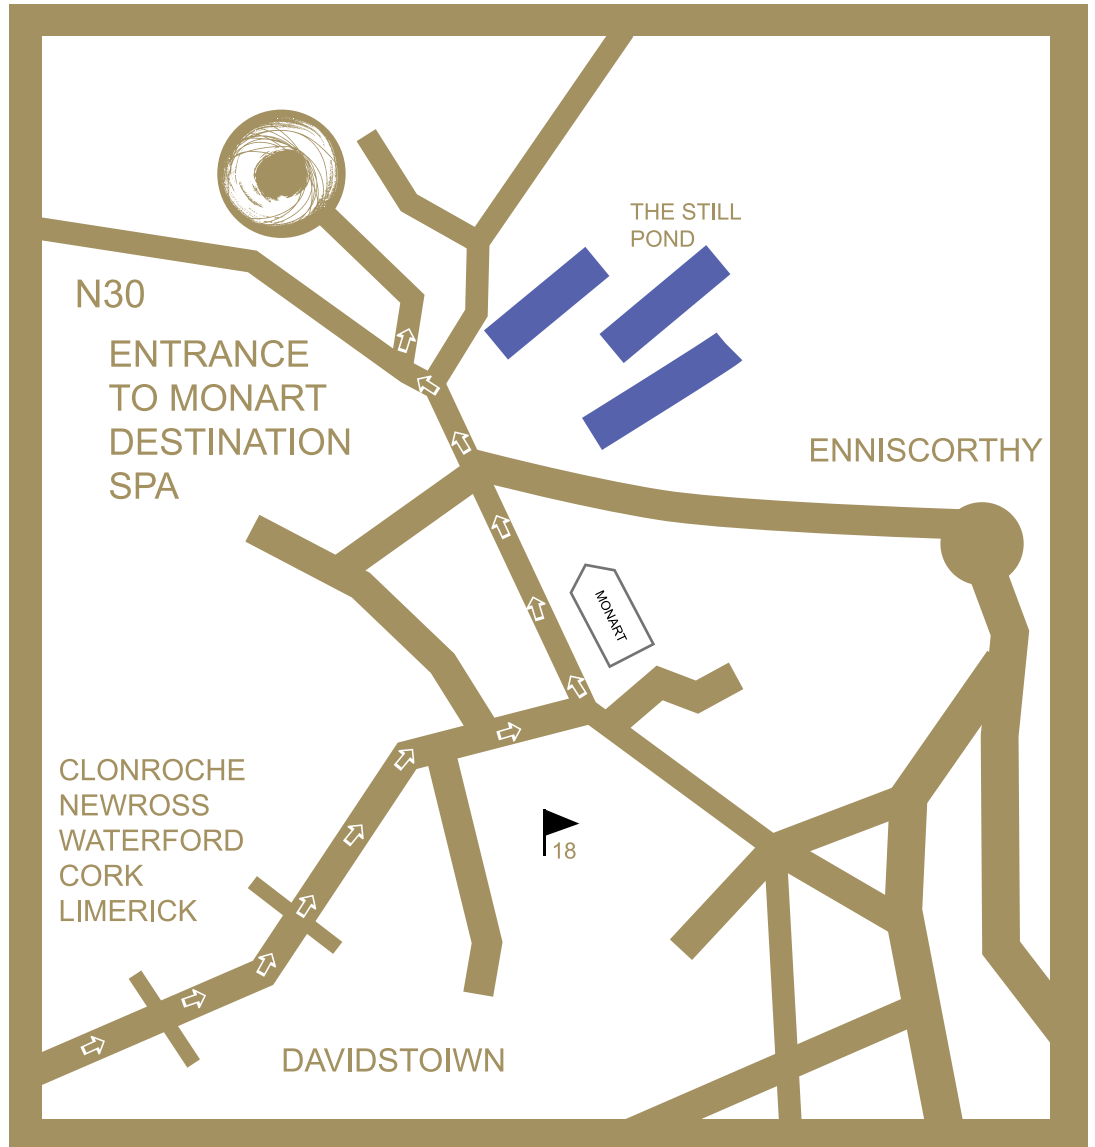

monart

RETURN TO YOUR TRUE NATURE

APPROACHING FROM WATERFORD

t 053 92 38999 e info@monart.ie w www.monart.ie